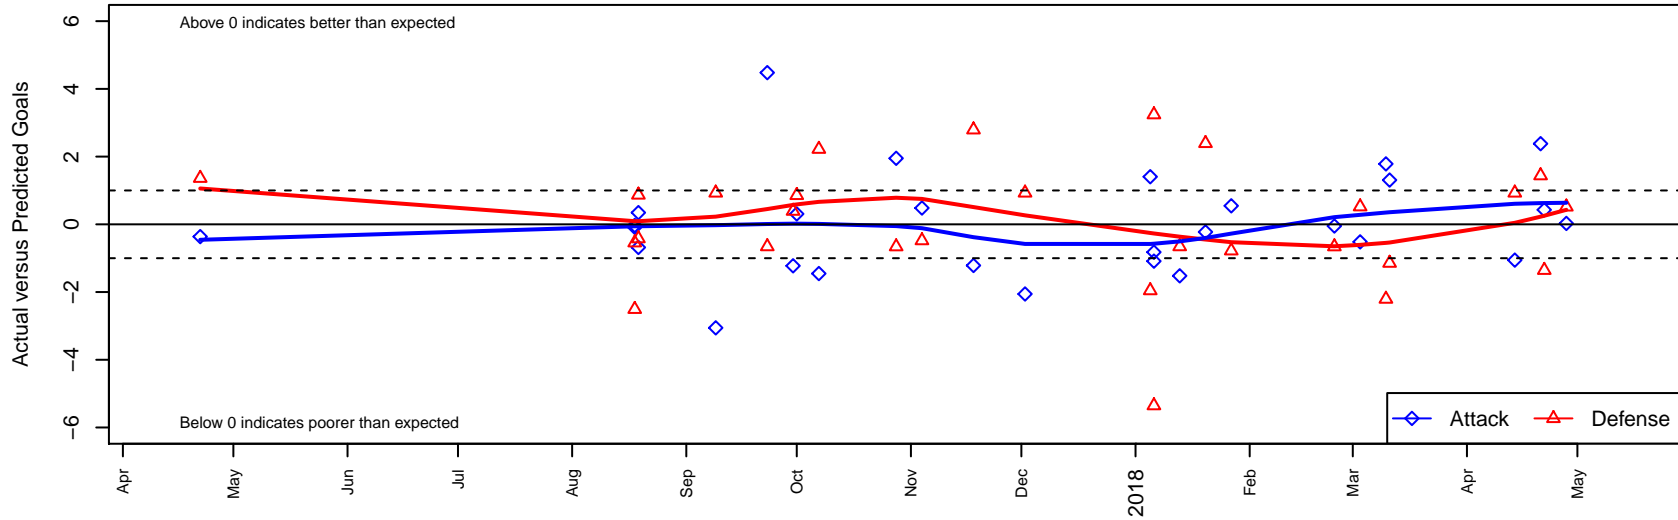

# Harbor Premier Green B05

Harbor FC  
 Gig Harbor, WA  
 B05 total strength=785  
 attack=1.94 defense=0.47  
 fall league = RCL B05 Div 3

alt names used:  
 Harbor Premier B05 Green  
 Harbor Premier B05 Green  
 Harbor Premier B05 Green A  
 Harbor Premier B05 Green  
 Harbor Premier B05 Green A

Venues played:  
 2016 WYS Presidents Cup B05 Division 2  
 2017 Tye Cup Gold U13  
 2017 RCL B05 Div 3  
 2017 PacNW Winter Classic 2005 Premier 2  
 2017 WYS Presidents Cup B05 Division 2

**Harbor Premier Green B05**  
 Dots are actual minus expected GF (blue circles) and GA (red triangles).  
 Blue line is smoothed change in attack strength. Red is smoothed change in defense strength.

**attack and defense variance (black dot)  
relative to other teams  
and top 10 in region**

**attack and defense rating  
relative to others at age  
and all opponents in last 13 months**

**Performance relative to 13 month average**