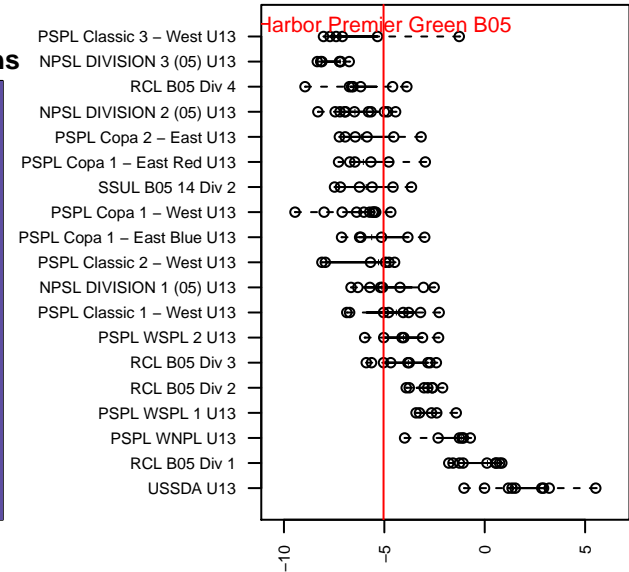

# Harbor Premier Green B05

Harbor FC  
 Gig Harbor, WA  
 B05 total strength=785  
 attack=1.94 defense=0.47  
 fall league = RCL B05 Div 3

alt names used:  
 Harbor Premier B05 Green  
 Harbor Premier B05 Green  
 Harbor Premier B05 Green A  
 Harbor Premier B05 Green  
 Harbor Premier B05 Green A

Venues played:  
 2016 WYS Presidents Cup B05 Division 2  
 2017 Tye Cup Gold U13  
 2017 RCL B05 Div 3  
 2017 PacNW Winter Classic 2005 Premier 2  
 2017 WYS Presidents Cup B05 Division 2

**Harbor Premier Green B05**  
 Dots are actual minus expected GF (blue circles) and GA (red triangles).  
 Blue line is smoothed change in attack strength. Red is smoothed change in defense strength.

**attack and defense variance (black dot)  
relative to other teams  
and top 10 in region**

**attack and defense rating  
relative to others at age  
and all opponents in last 13 months**

**Performance relative to 13 month average**