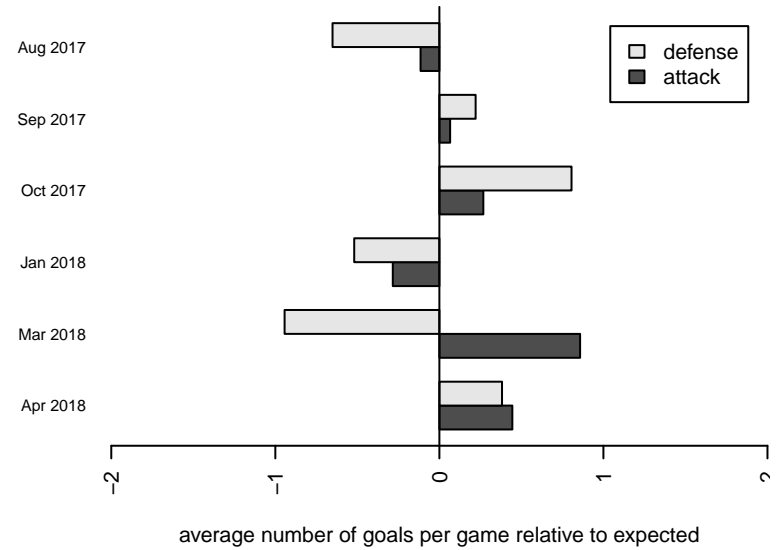

Performance relative to 13 month average