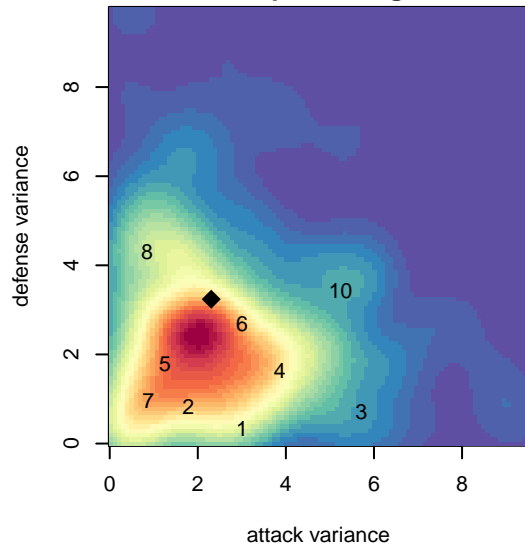

# Harbor Premier Green B05

Harbor FC  
 Gig Harbor, WA  
 B05 total strength=785  
 attack=1.94 defense=0.47  
 fall league = RCL B05 Div 3

alt names used:  
 Harbor Premier B05 Green  
 Harbor Premier B05 Green  
 Harbor Premier B05 Green A  
 Harbor Premier B05 Green  
 Harbor Premier B05 Green A

Venues played:  
 2016 WYS Presidents Cup B05 Division 2  
 2017 Tye Cup Gold U13  
 2017 RCL B05 Div 3  
 2017 PacNW Winter Classic 2005 Premier 2  
 2017 WYS Presidents Cup B05 Division 2

**Harbor Premier Green B05**  
 Dots are actual minus expected GF (blue circles) and GA (red triangles).  
 Blue line is smoothed change in attack strength. Red is smoothed change in defense strength.

**attack and defense variance (black dot)  
relative to other teams  
and top 10 in region**

**attack and defense rating  
relative to others at age  
and all opponents in last 13 months**

**Performance relative to 13 month average**