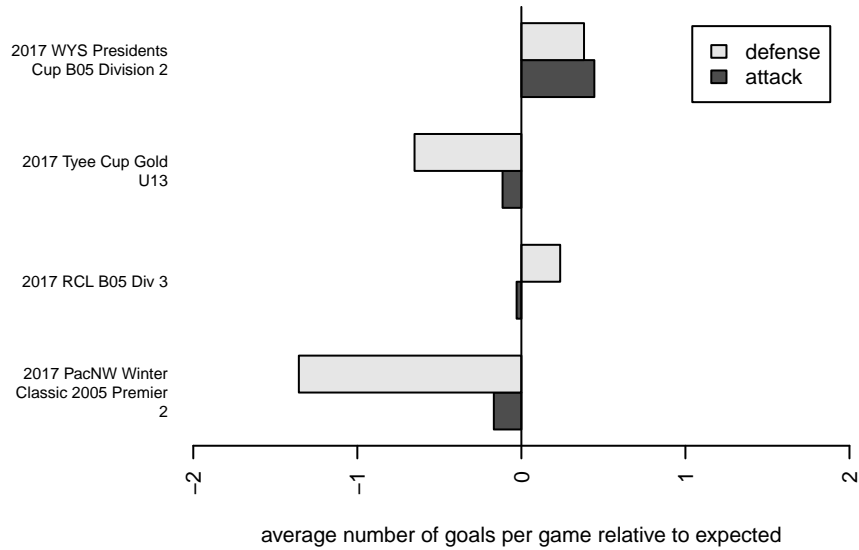

# Harbor Premier Green B05

Harbor FC  
 Gig Harbor, WA  
 B05 total strength=785  
 attack=1.94 defense=0.47  
 fall league = RCL B05 Div 3

alt names used:  
 Harbor Premier B05 Green  
 Harbor Premier B05 Green  
 Harbor Premier B05 Green A  
 Harbor Premier B05 Green  
 Harbor Premier B05 Green A

Venues played:  
 2016 WYS Presidents Cup B05 Division 2  
 2017 Tye Cup Gold U13  
 2017 RCL B05 Div 3  
 2017 PacNW Winter Classic 2005 Premier 2  
 2017 WYS Presidents Cup B05 Division 2

**Harbor Premier Green B05**  
 Dots are actual minus expected GF (blue circles) and GA (red triangles).  
 Blue line is smoothed change in attack strength. Red is smoothed change in defense strength.

**attack and defense variance (black dot)  
relative to other teams  
and top 10 in region**

**attack and defense rating  
relative to others at age  
and all opponents in last 13 months**

**Performance relative to 13 month average**