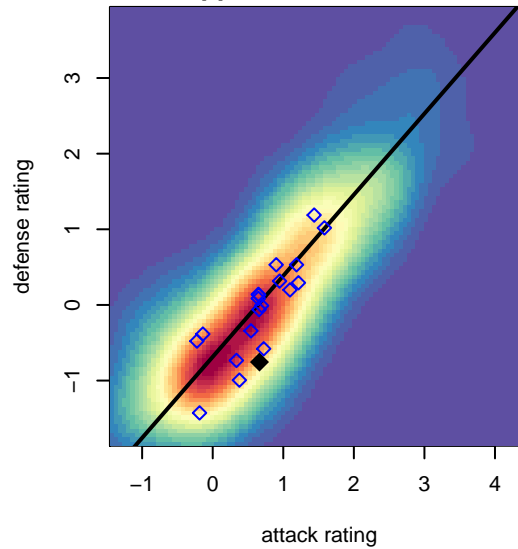

# Harbor Premier Green B05

Harbor FC  
 Gig Harbor, WA  
 B05 total strength=785  
 attack=1.94 defense=0.47  
 fall league = RCL B05 Div 3

alt names used:  
 Harbor Premier B05 Green  
 Harbor Premier B05 Green  
 Harbor Premier B05 Green A  
 Harbor Premier B05 Green  
 Harbor Premier B05 Green A

Venues played:  
 2016 WYS Presidents Cup B05 Division 2  
 2017 Tye Cup Gold U13  
 2017 RCL B05 Div 3  
 2017 PacNW Winter Classic 2005 Premier 2  
 2017 WYS Presidents Cup B05 Division 2

**Harbor Premier Green B05**  
 Dots are actual minus expected GF (blue circles) and GA (red triangles).  
 Blue line is smoothed change in attack strength. Red is smoothed change in defense strength.

**attack and defense variance (black dot)  
relative to other teams  
and top 10 in region**

**attack and defense rating  
relative to others at age  
and all opponents in last 13 months**

**Performance relative to 13 month average**